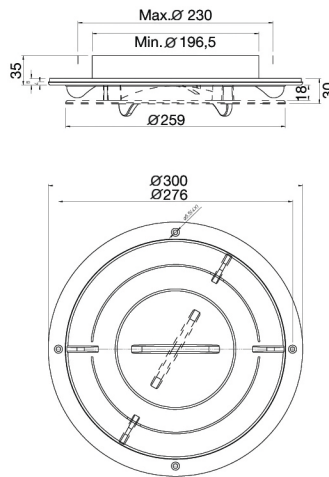

Dachverschlüsse mit und ohne Lampe

OPTIONAL

Micro-switch which switches off the ventilator when the valve is closed

Technische Daten

Part. No.	Description	Colour	Overall Diameter	Material	Weight kg
B35-2100	Internal Valve 300mm	Grey	300	ABS	0,4
B35-2110	Internal Valve 300mm	White	300	ABS	0,4
B35-2120	Internal Valve 300mm	Black	300	ABS	0,4
B35-2200	Internal Valve 300mm with light 12V/24V	White	300	ABS	0,7